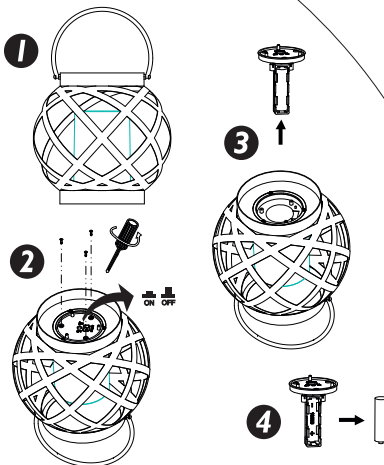

© Luxform Global BV The Netherlands

SOLAR
FLAME LANTERN SWING

Safe, easy 
SOLAR

LUXFORM
LIGHTING

Art.no 27152

**SOLAR
FLAME LANTERN
SWING**

C1

C7

C9

L13

L15

P9

P11

M2

M5

M12